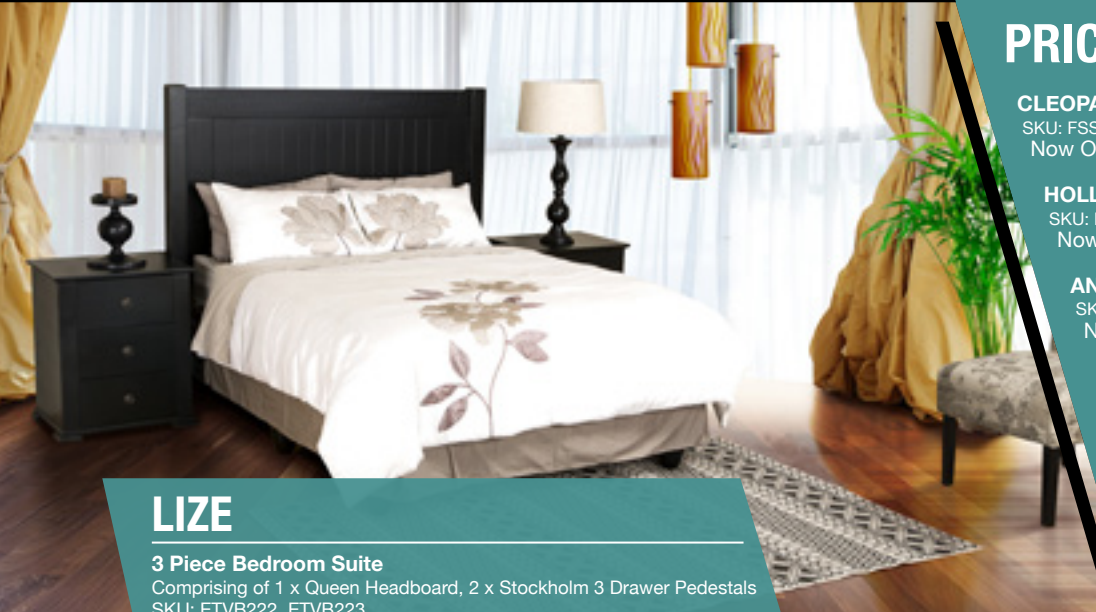

BELIZE

3 Piece Bedroom Suite

Comprising of 1 x Queen Headboard, 2 x Pedestals
SKU: CLSB001, CLSB002

R 5699 Was R 10397
SAVE R 4698

MESSINA

5 Piece Bedroom Suite

Comprising of 1 x Queen Headboard, 2 x Pedestals,
1 x 6 Drawer Dresser & Mirror
SKU: 7STB024/025/026

R 12999 Was R 15396
SAVE R 2397

CHARTWELL

3 Piece Bedroom Suite

Comprising of 1 x Queen Headboard, 2 x Pedestals
SKU: EMKB010/011

R 6999 Was R 8497
SAVE R 1498

CASABLANCA

5 Piece Bedroom Suite

Comprising of 1 x Queen Headboard, 2 x Pedestals,
1 x Dresser & Mirror
SKU: EMKB007/008/009

CHELSEA QUEEN HEADBOARD

SKU: ATCB004

R 2699 Was R 2999
SAVE R 300

AMANDA QUEEN BED

SKU: ATCB002

R 4999 Was R 5499
SAVE R 500

LIZE

3 Piece Bedroom Suite

Comprising of 1 x Queen Headboard, 2 x Stockholm 3 Drawer Pedestals
SKU: ETVB222, ETVB223

R 4999 Was R 6197
SAVE R 1198

PRICED TO GO

CLEOPATRA QUEEN SLEIGH BED - PU Extra Length

SKU: FSSB008
Now Only **R 2999**