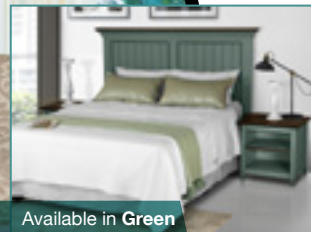

BEDROOM

CREATE A
BEDROOM
YOU LOVE

BED & LOUNGE

GREAT BEDROOM SUITES

FURNITURE TO FIT YOUR BEDROOM DECOR

BEDROOM

Available in **White**

Available in **Green**

BELIZE

3 Piece Bedroom Suite

Comprising of 1 x Queen Headboard, 2 x Pedestals
SKU: CLSB001, CLSB002

R 5699 Was R 10397
SAVE R 4698

MESSINA

5 Piece Bedroom Suite

Comprising of 1 x Queen Headboard, 2 x Pedestals,
1 x 6 Drawer Dresser & Mirror
SKU: 7STB024/025/026

R 12999 Was R 15396
SAVE R 2397

CHARTWELL

3 Piece Bedroom Suite

Comprising of 1 x Queen Headboard, 2 x Pedestals
SKU: EMKB010/011

R 6999 Was R 8497
SAVE R 1498

CASABLANCA

5 Piece Bedroom Suite

Comprising of 1 x Queen Headboard, 2 x Pedestals,
1 x Dresser & Mirror
SKU: EMKB007/008/009