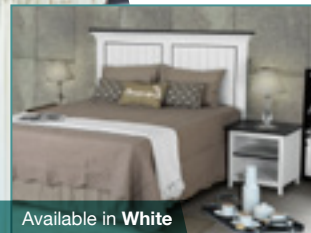

BEDROOM

CREATE A
BEDROOM
YOU LOVE

BED & LOUNGE

GREAT BEDROOM SUITES

FURNITURE TO FIT YOUR BEDROOM DECOR

BEDROOM

Available in **White**

Available in **Green**

BELIZE

3 Piece Bedroom Suite

Comprising of 1 x Queen Headboard, 2 x Pedestals
SKU: CLSB001, CLSB002

R 5699 Was R 10397
SAVE R 4698

MESSINA

5 Piece Bedroom Suite

Comprising of 1 x Queen Headboard, 2 x Pedestals,
1 x 6 Drawer Dresser & Mirror
SKU: 7STB024/025/026

R 12999 Was R 15396
SAVE R 2397

CHARTWELL

3 Piece Bedroom Suite

Comprising of 1 x Queen Headboard, 2 x Pedestals
SKU: EMKB010/011

R 6999 Was R 8497
SAVE R 1498

CASABLANCA

5 Piece Bedroom Suite

Comprising of 1 x Queen Headboard, 2 x Pedestals,
1 x Dresser & Mirror
SKU: EMKB007/008/009

R 9999 Was R 12296
SAVE R 2297

DONNA

5 Piece Bedroom Suite

Comprising of 1 x Queen Sleigh Bed, 2 x Pedestals,
1 x Dresser & Mirror (Chest of Drawers not available)
SKU: SDAB002

R 11999 Was R 12999
SAVE R 1000